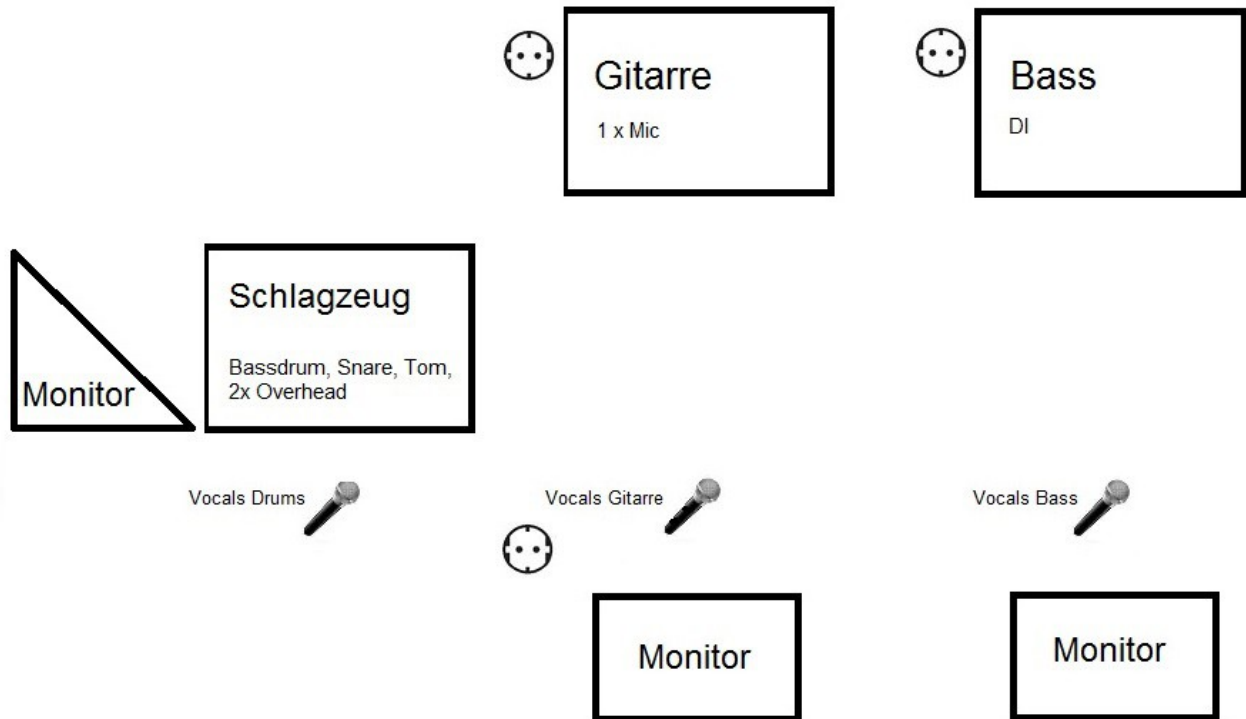

Technical Rider Mikel Onetwo

Input List

01	Vocals Drums
02	Lead Vocals Guitar
03	Vocals Bass
04	Bassdrum
05	Snare
06	Tom
07	Overhead
08	Overhead
09	Guitar
10	Bass DI

Vocal Effect: Slapback Echo, 135 ms, one repeat